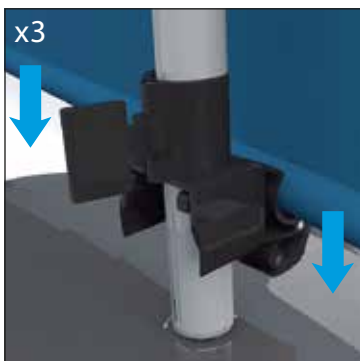

instructions

Scene UltraLight – Set up manual

You can also see Scene UltraLight setup manual on Youtube

Note: When attaching the horizontal profile make sure you insert the profile properly.

SÝNA

www.syna.no