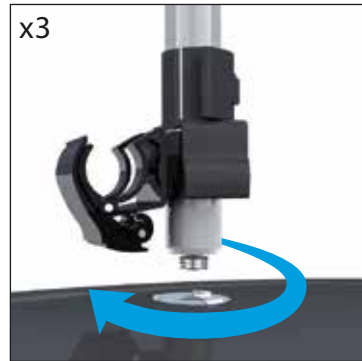

instructions

Scene UltraLight – Set up manual

You can also see Scene UltraLight setup manual on Youtube

Note: When attaching the horizontal profile make sure you insert the profile properly.

SÝNA

www.syna.no