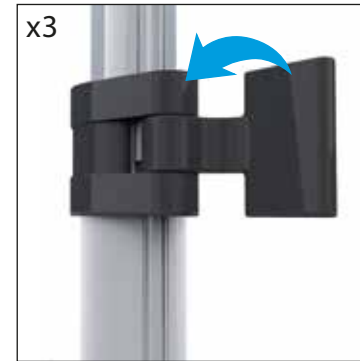

instructions

Scene UltraLight – Set up manual

You can also see Scene UltraLight setup manual on Youtube

Note: When attaching the horizontal profile make sure you insert the profile properly.

SÝNA

www.syna.no