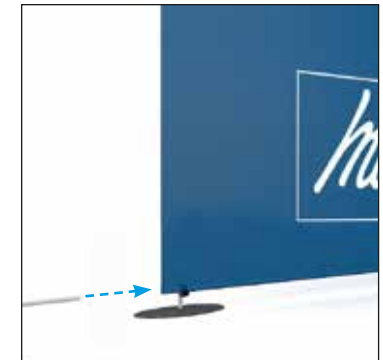

instructions

Scene UltraLight – Set up manual

You can also see Scene UltraLight setup manual on Youtube

Note: When attaching the horizontal profile make sure you insert the profile properly.

SÝNA

www.syna.no