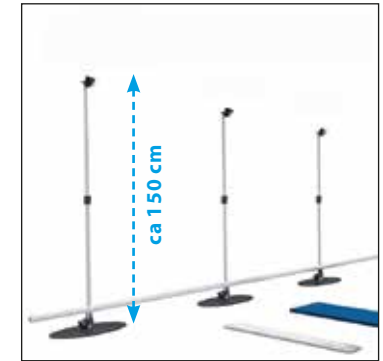

instructions

Scene UltraLight – Set up manual

You can also see Scene UltraLight setup manual on Youtube

Note: When attaching the horizontal profile make sure you insert the profile properly.

SÝNA

www.syna.no